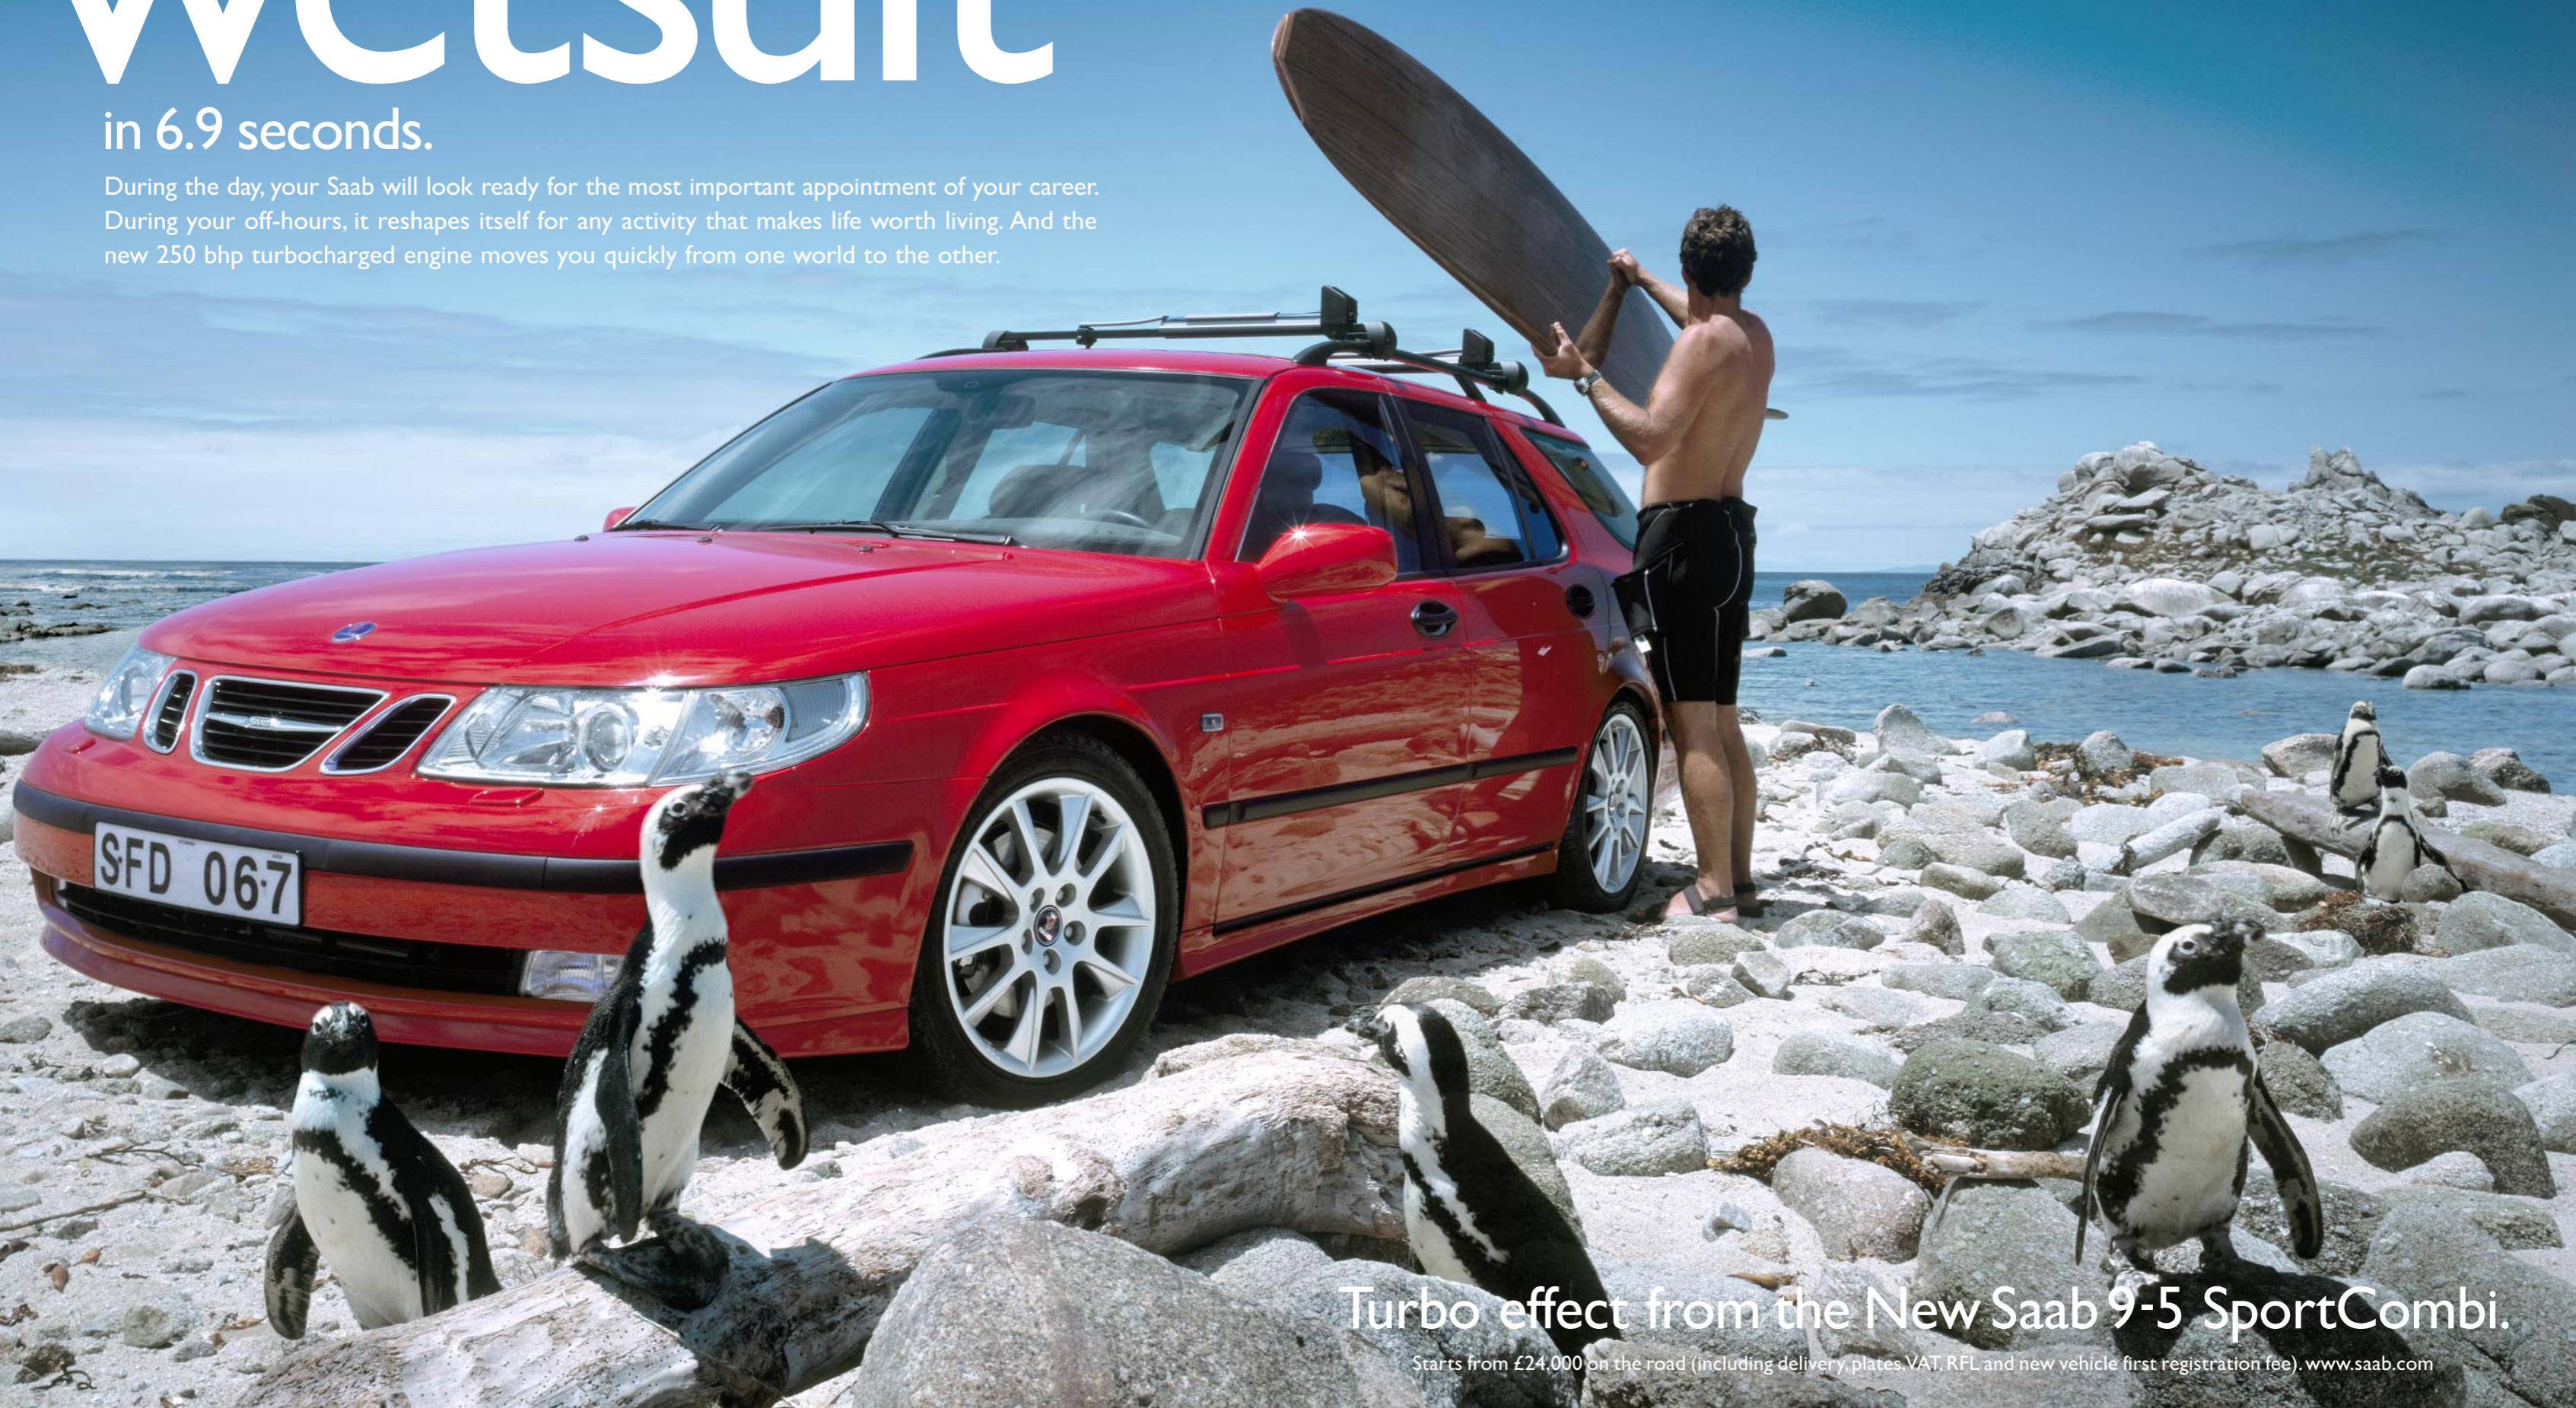

# From bow tie to wetsuit

in 6.9 seconds.

During the day, your Saab will look ready for the most important appointment of your career. During your off-hours, it reshapes itself for any activity that makes life worth living. And the new 250 bhp turbocharged engine moves you quickly from one world to the other.

Turbo effect from the New Saab 9-5 SportCombi.

Starts from £24,000 on the road (including delivery, plates, VAT, RFL and new vehicle first registration fee). [www.saab.com](http://www.saab.com)